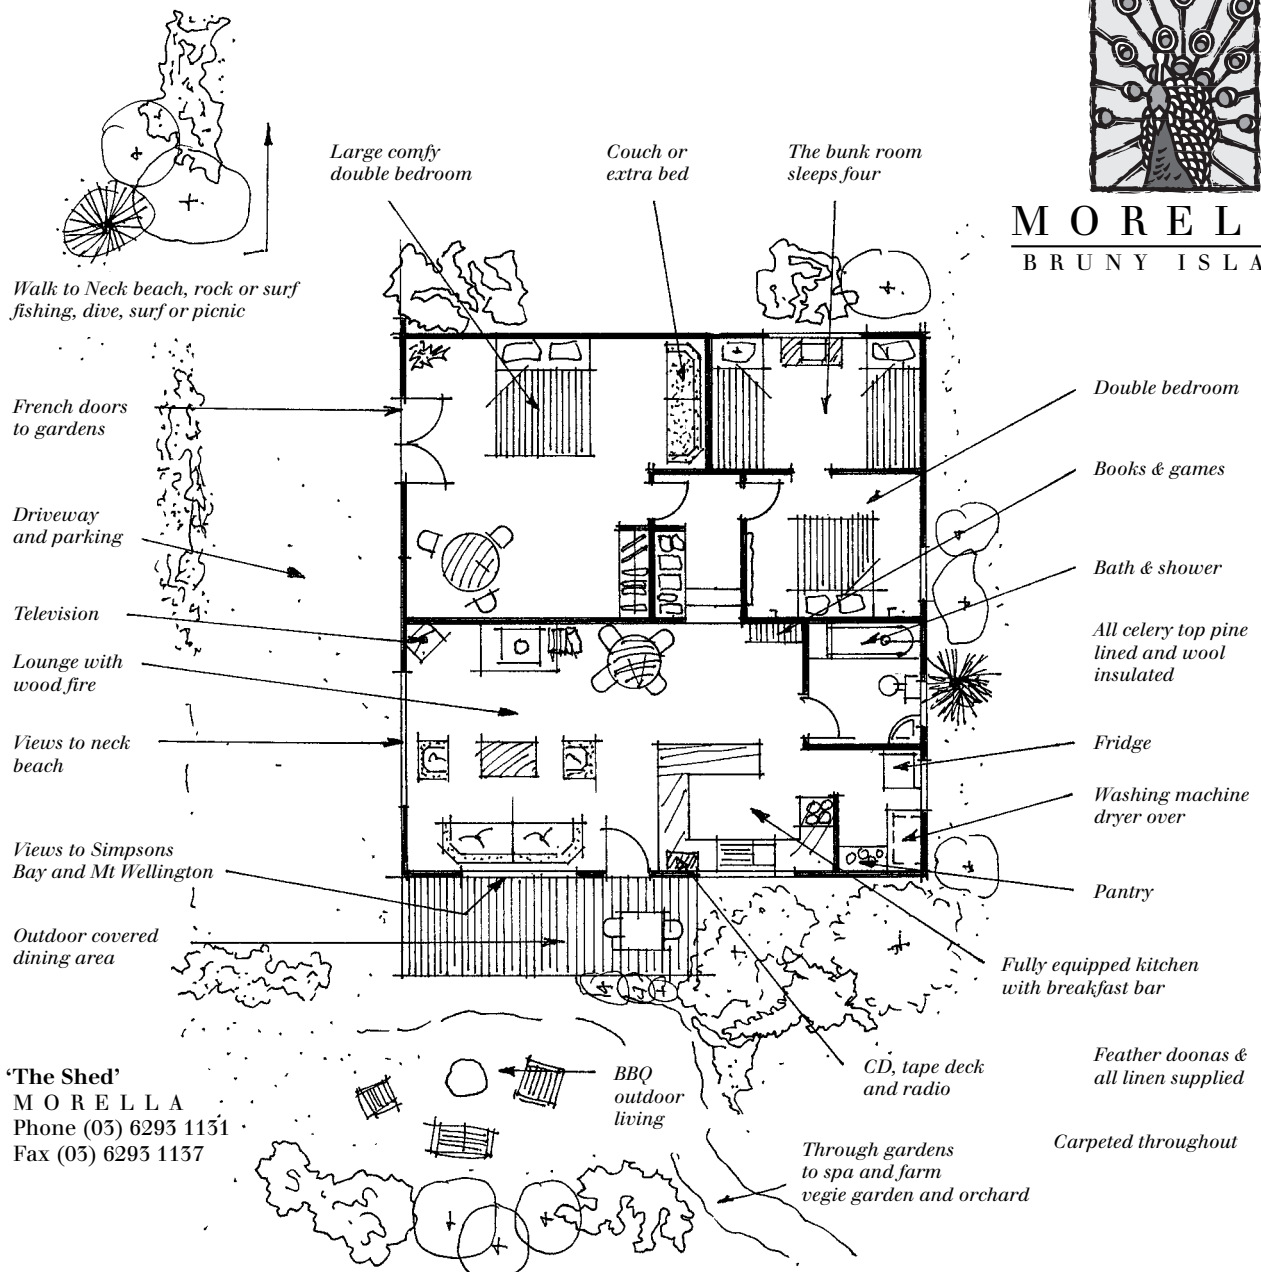

Surrounded by acres of old rambling gardens with views to the neck beach. The 'Shed' is very warm, sheltered and private, great for the kids and wonderfully relaxing for families, friends or group getaways, a 'Morella' experience.

MORELLA
BRUNY ISLAND